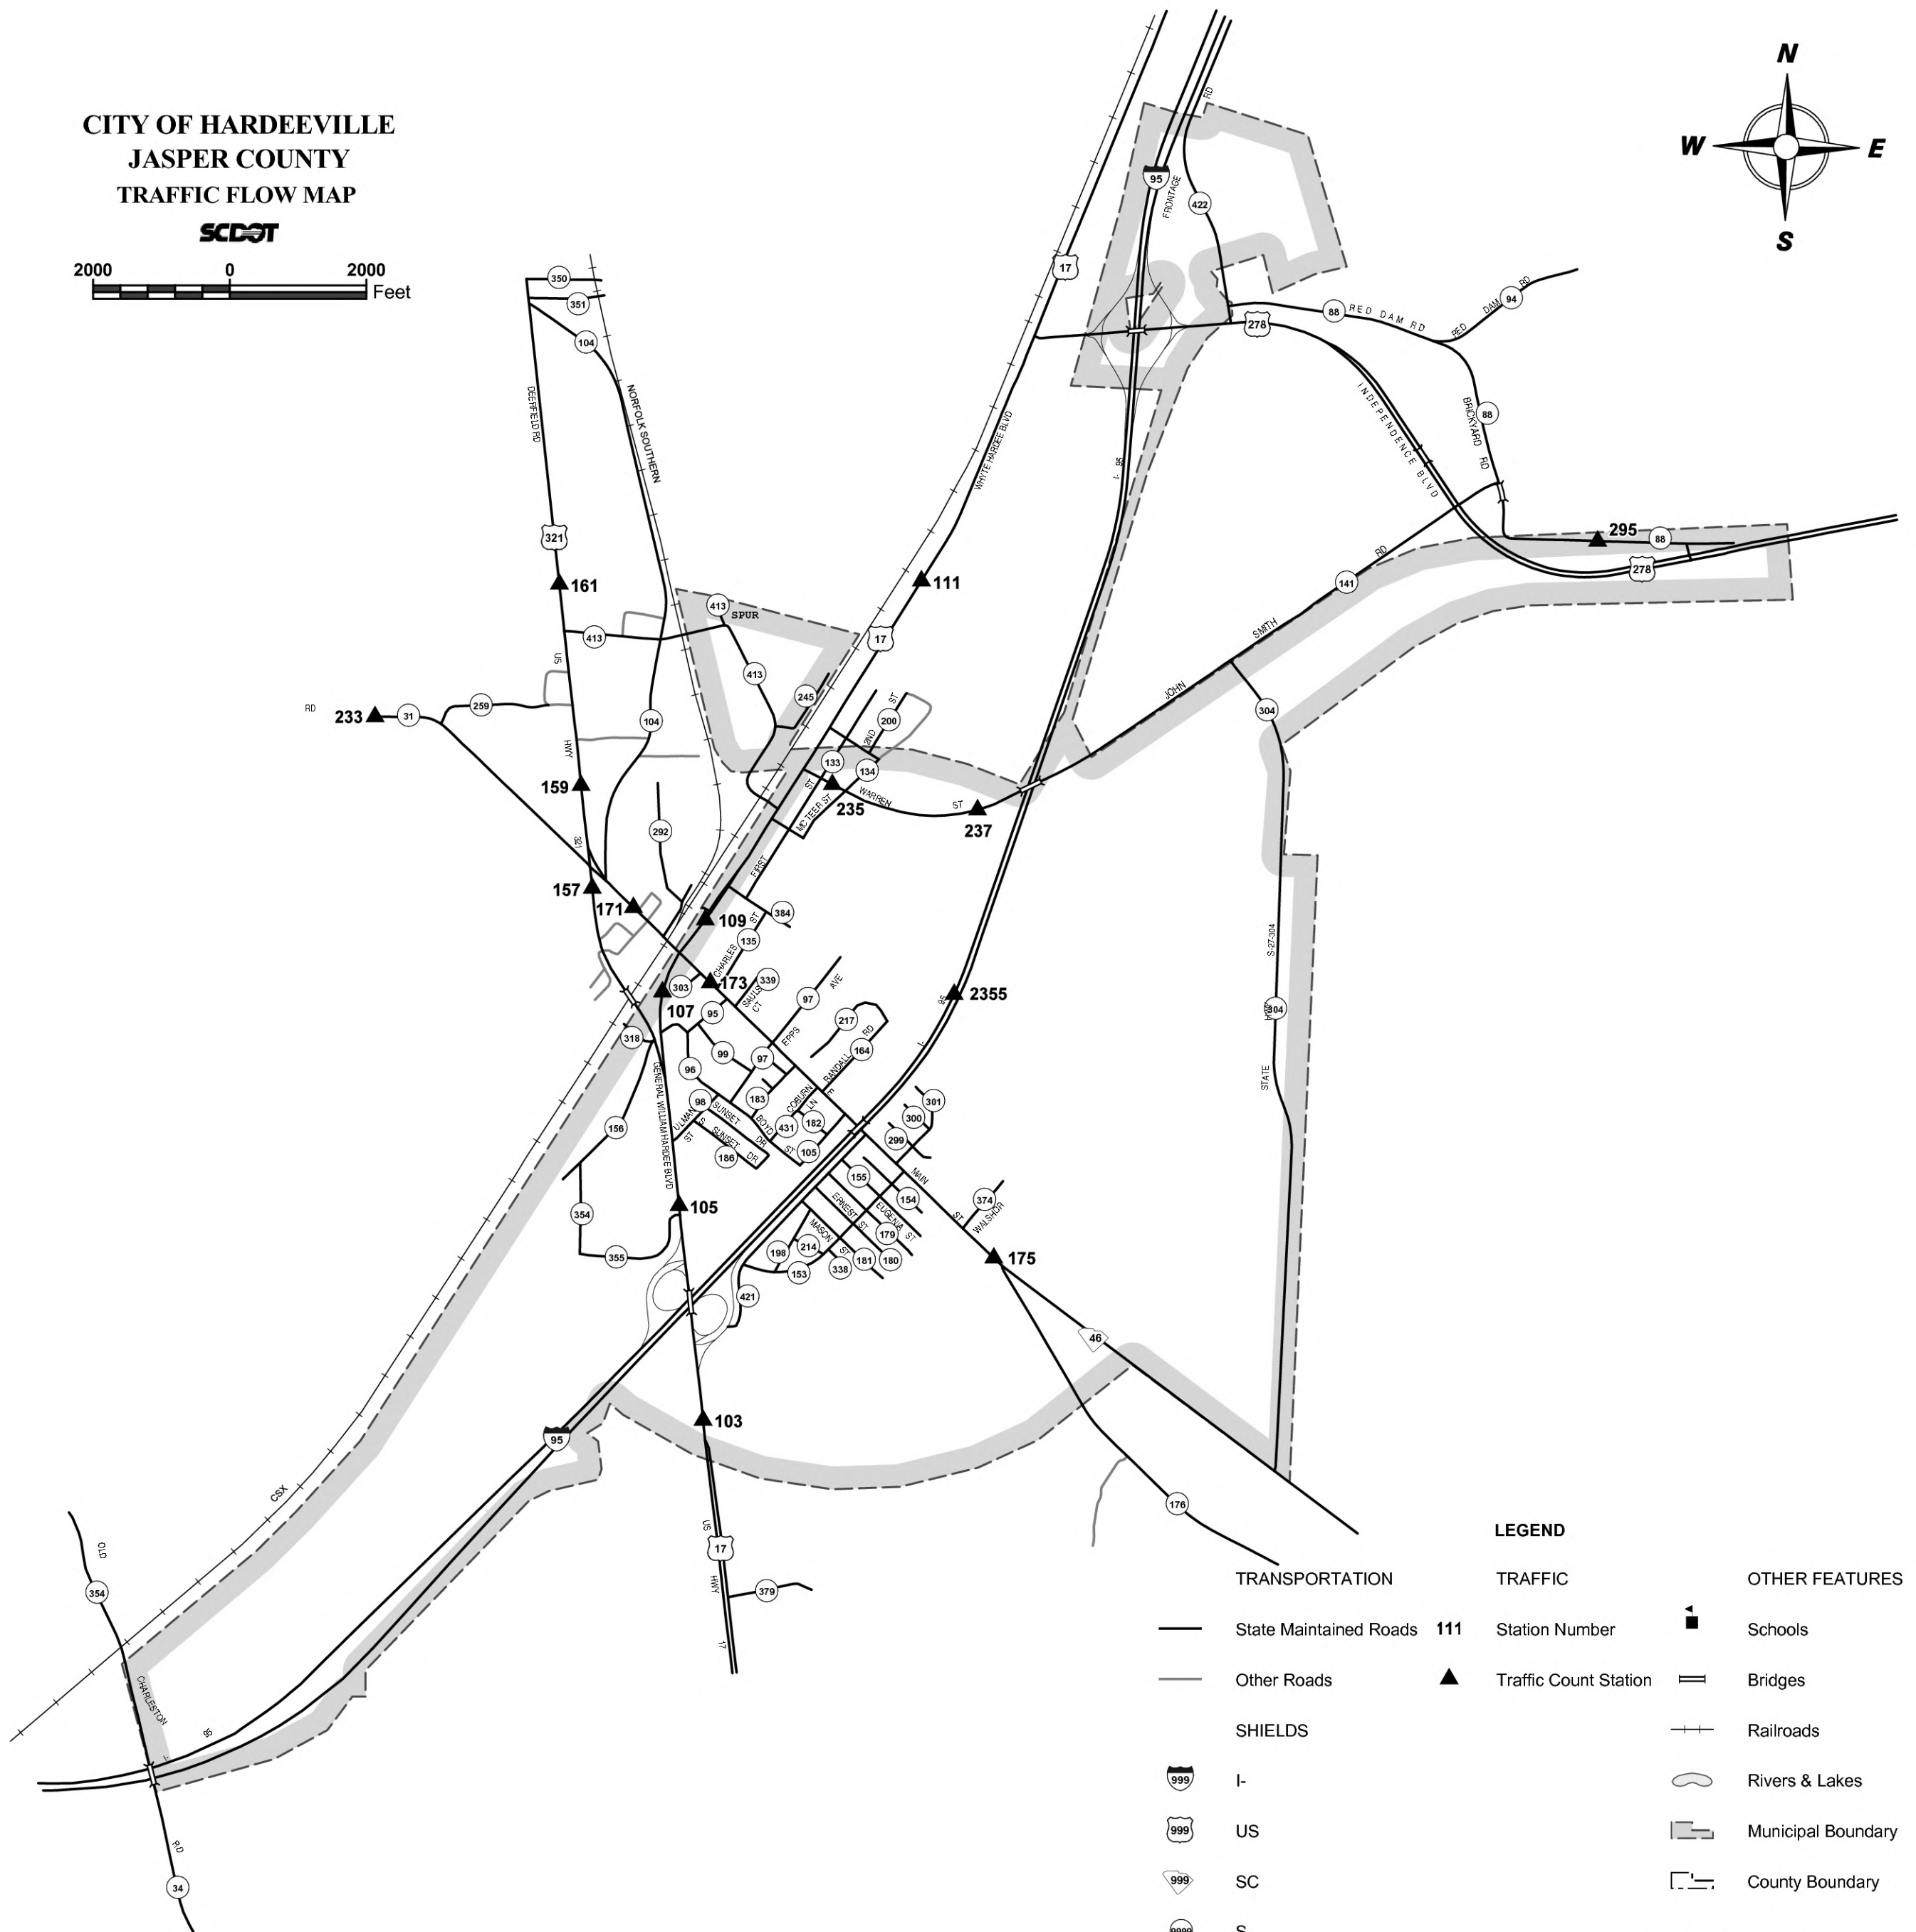

**CITY OF HARDEEVILLE
JASPER COUNTY
TRAFFIC FLOW MAP**

SCDOT

LEGEND

TRANSPORTATION	TRAFFIC	OTHER FEATURES
State Maintained Roads	111 Station Number	Schools
Other Roads	Traffic Count Station	Bridges
SHIELDS		
I-		Railroads
US		Rivers & Lakes
SC		Municipal Boundary
S-		County Boundary