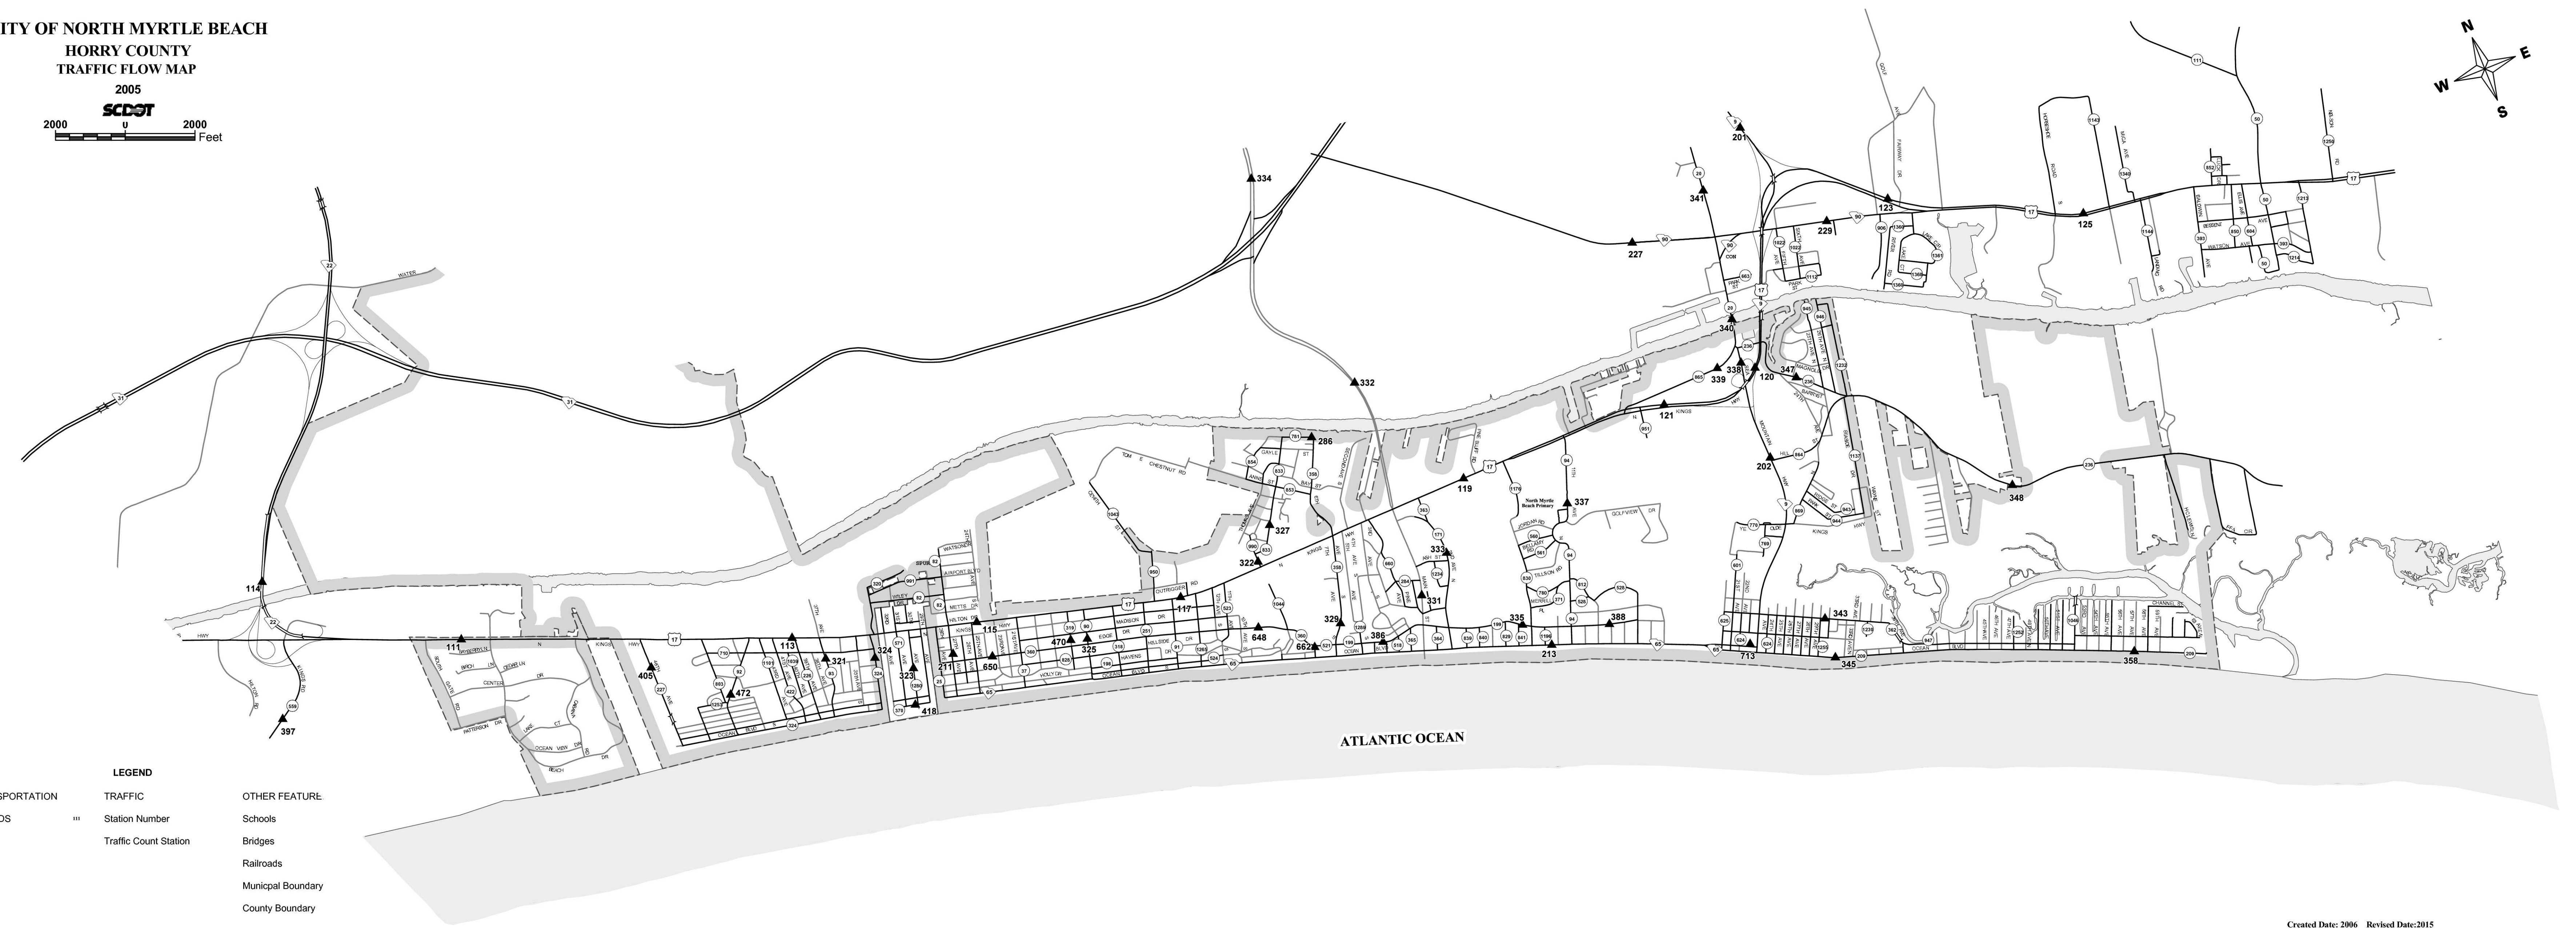

**CITY OF NORTH MYRTLE BEACH
HORRY COUNTY
TRAFFIC FLOW MAP
2005**

LEGEND

- | | | |
|----------------|-----------------------|--------------------|
| TRANSPORTATION | TRAFFIC | OTHER FEATURE |
| SHIELDS | ''' Station Number | Schools |
| | Traffic Count Station | Bridges |
| | | Railroads |
| | | Municipal Boundary |
| | | County Boundary |