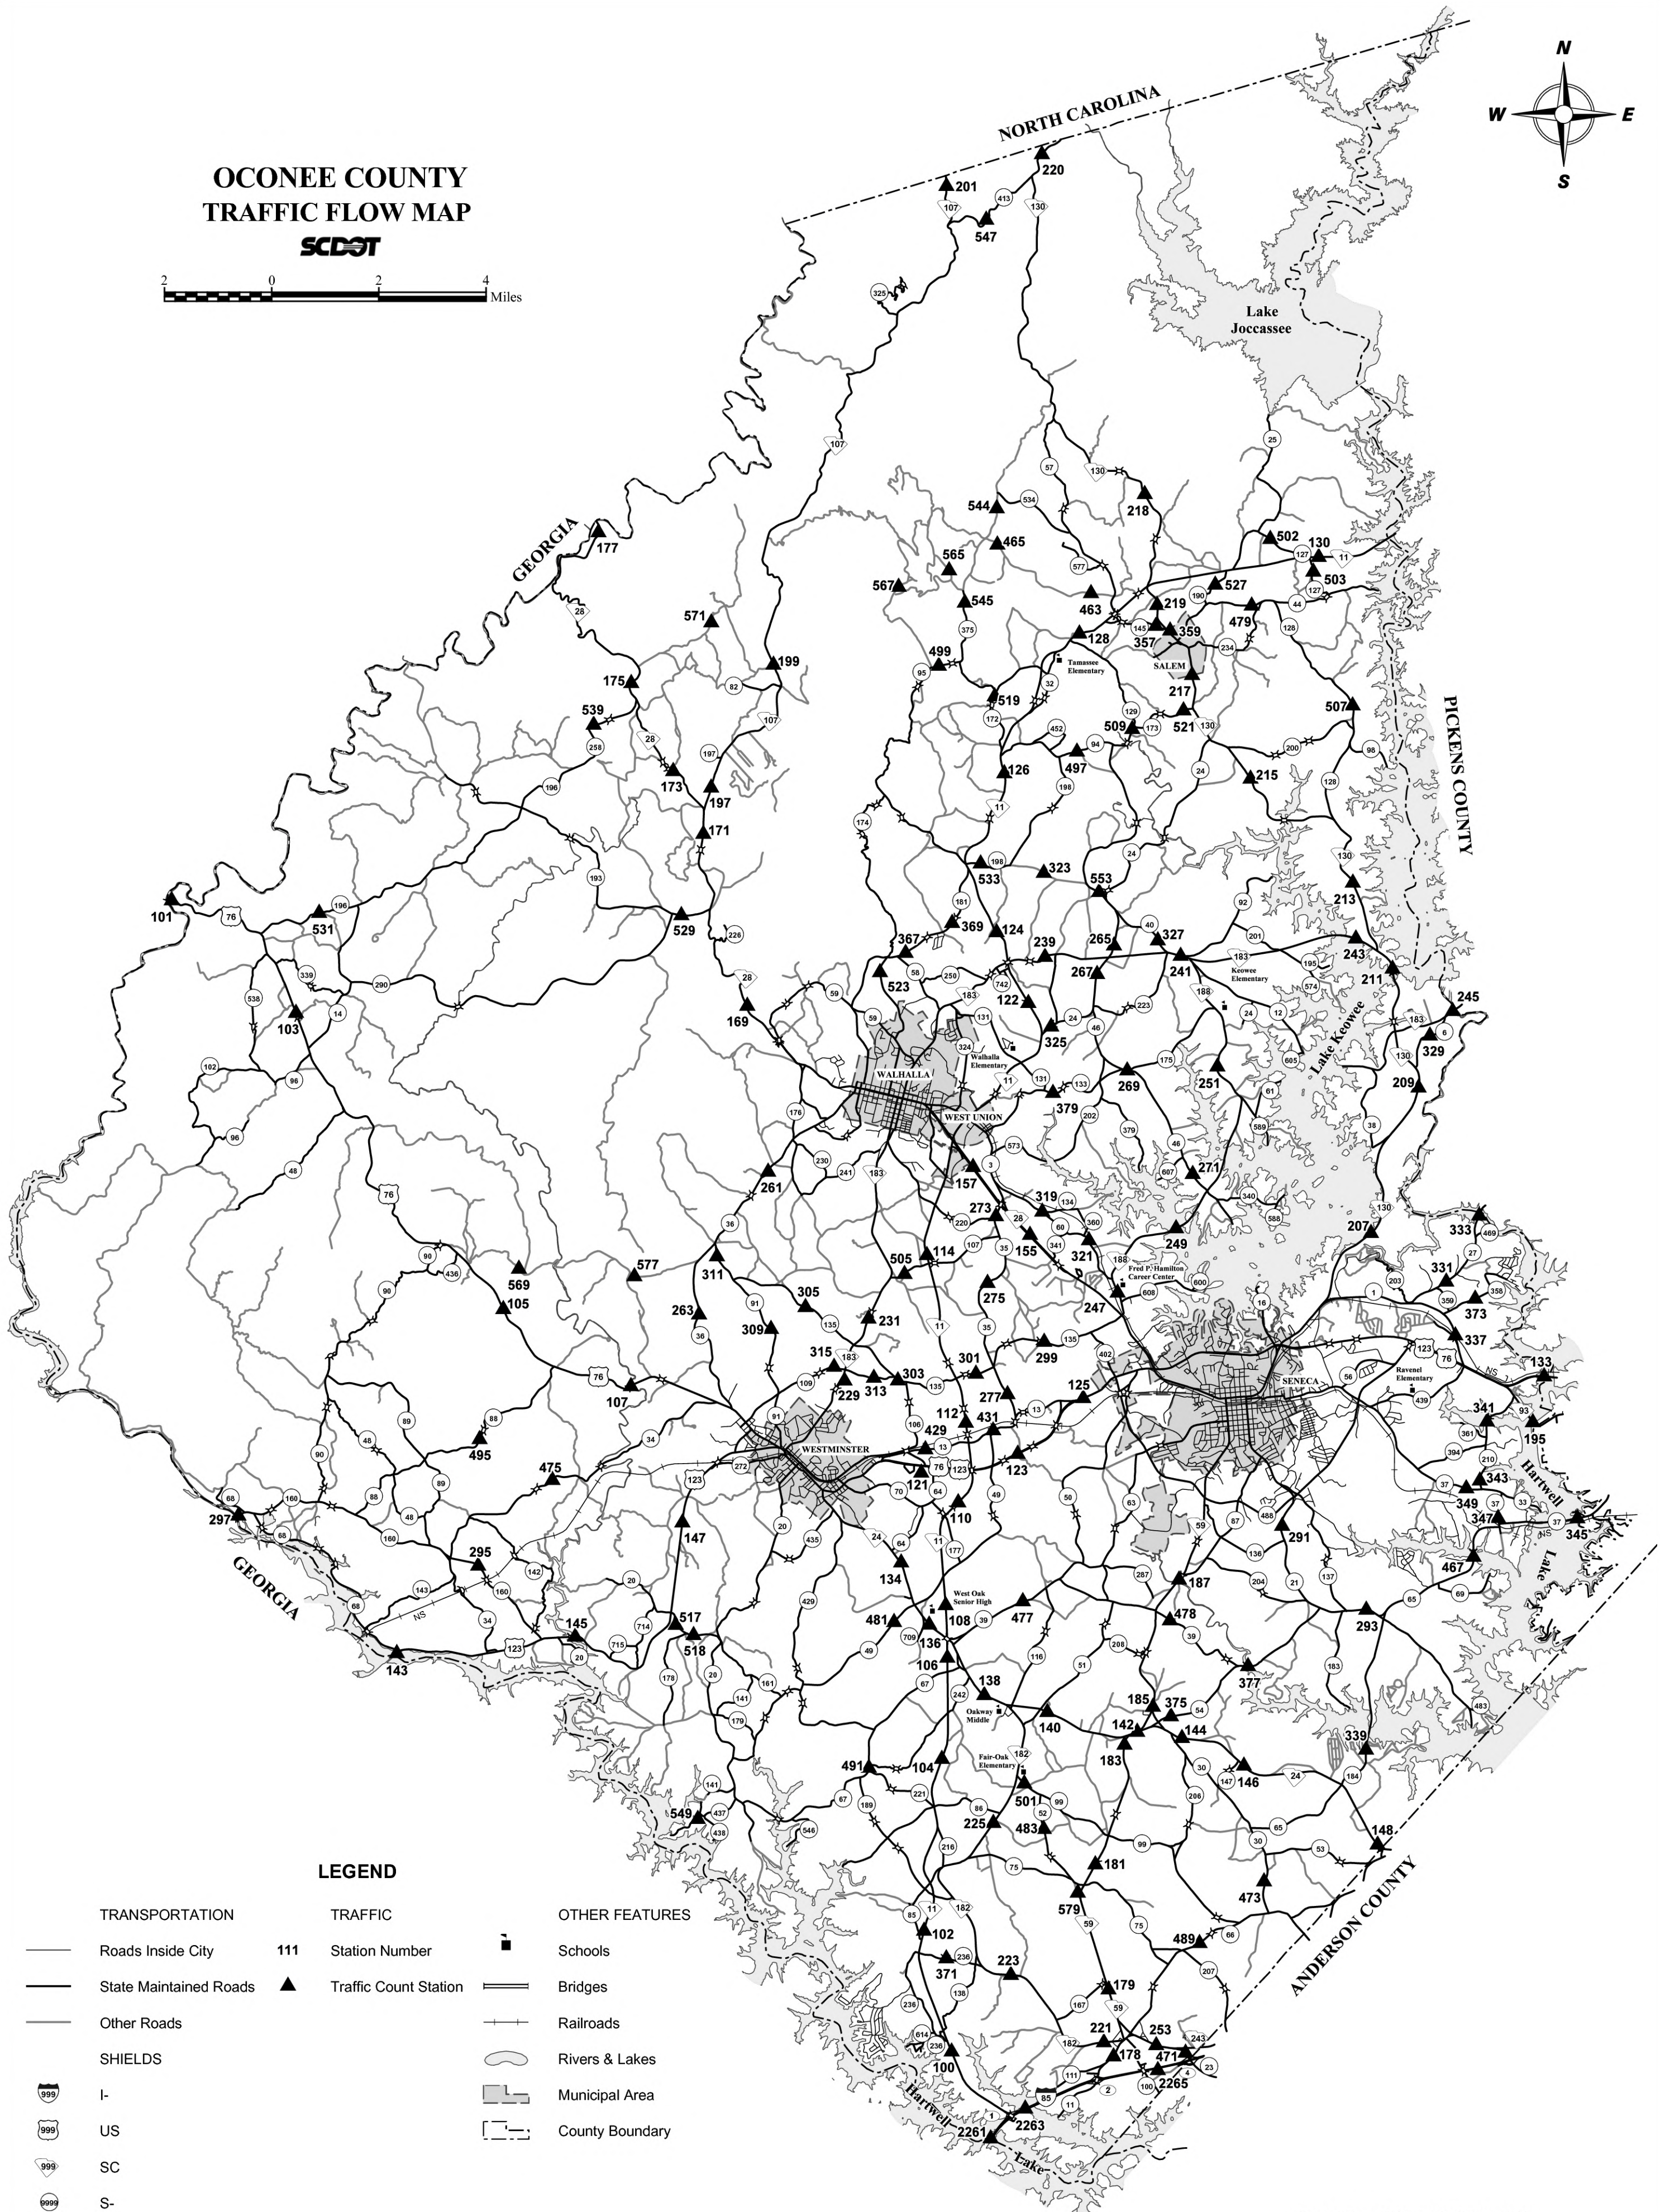

# OCONEE COUNTY TRAFFIC FLOW MAP

SCDOT

### TRANSPORTATION

- Roads Inside City
- State Maintained Roads
- Other Roads

### TRAFFIC

- 111 Station Number
- ▲ Traffic Count Station

### OTHER FEATURES

- Schools
- Bridges
- Railroads
- Rivers & Lakes
- Municipal Area
- County Boundary

Created Date: 2006 Revised Date: 2010