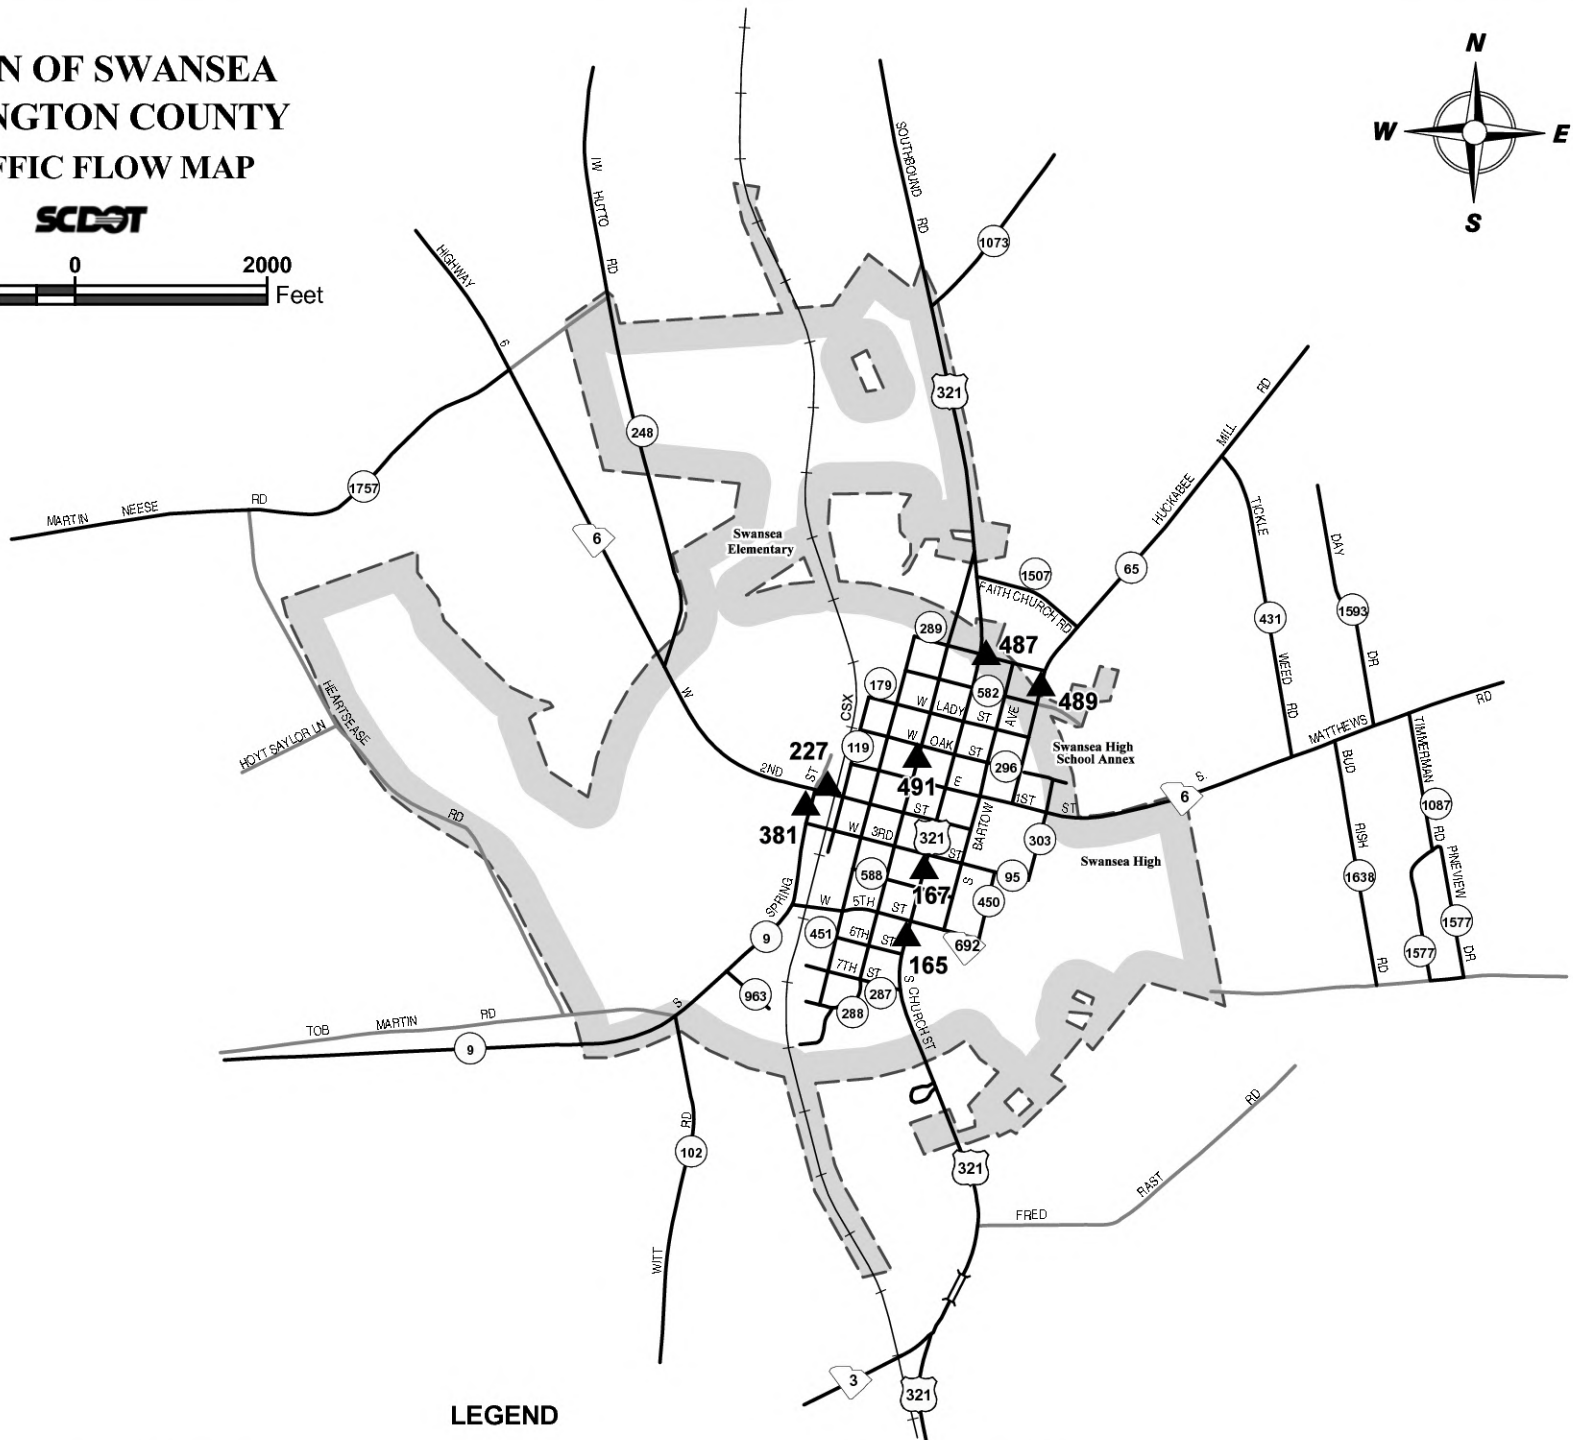

TOWN OF SWANSEA LEXINGTON COUNTY TRAFFIC FLOW MAP

SCDOT

LEGEND

TRANSPORTATION		TRAFFIC		OTHER FEATURES	
	State Maintained Roads	111	Station Number		Schools
	Other Roads		Traffic Count Station		Bridges
SHIELDS					
	I-				Railroads
	US				Rivers & Lakes
	SC				Municipal Boundary
	S-				County Boundary