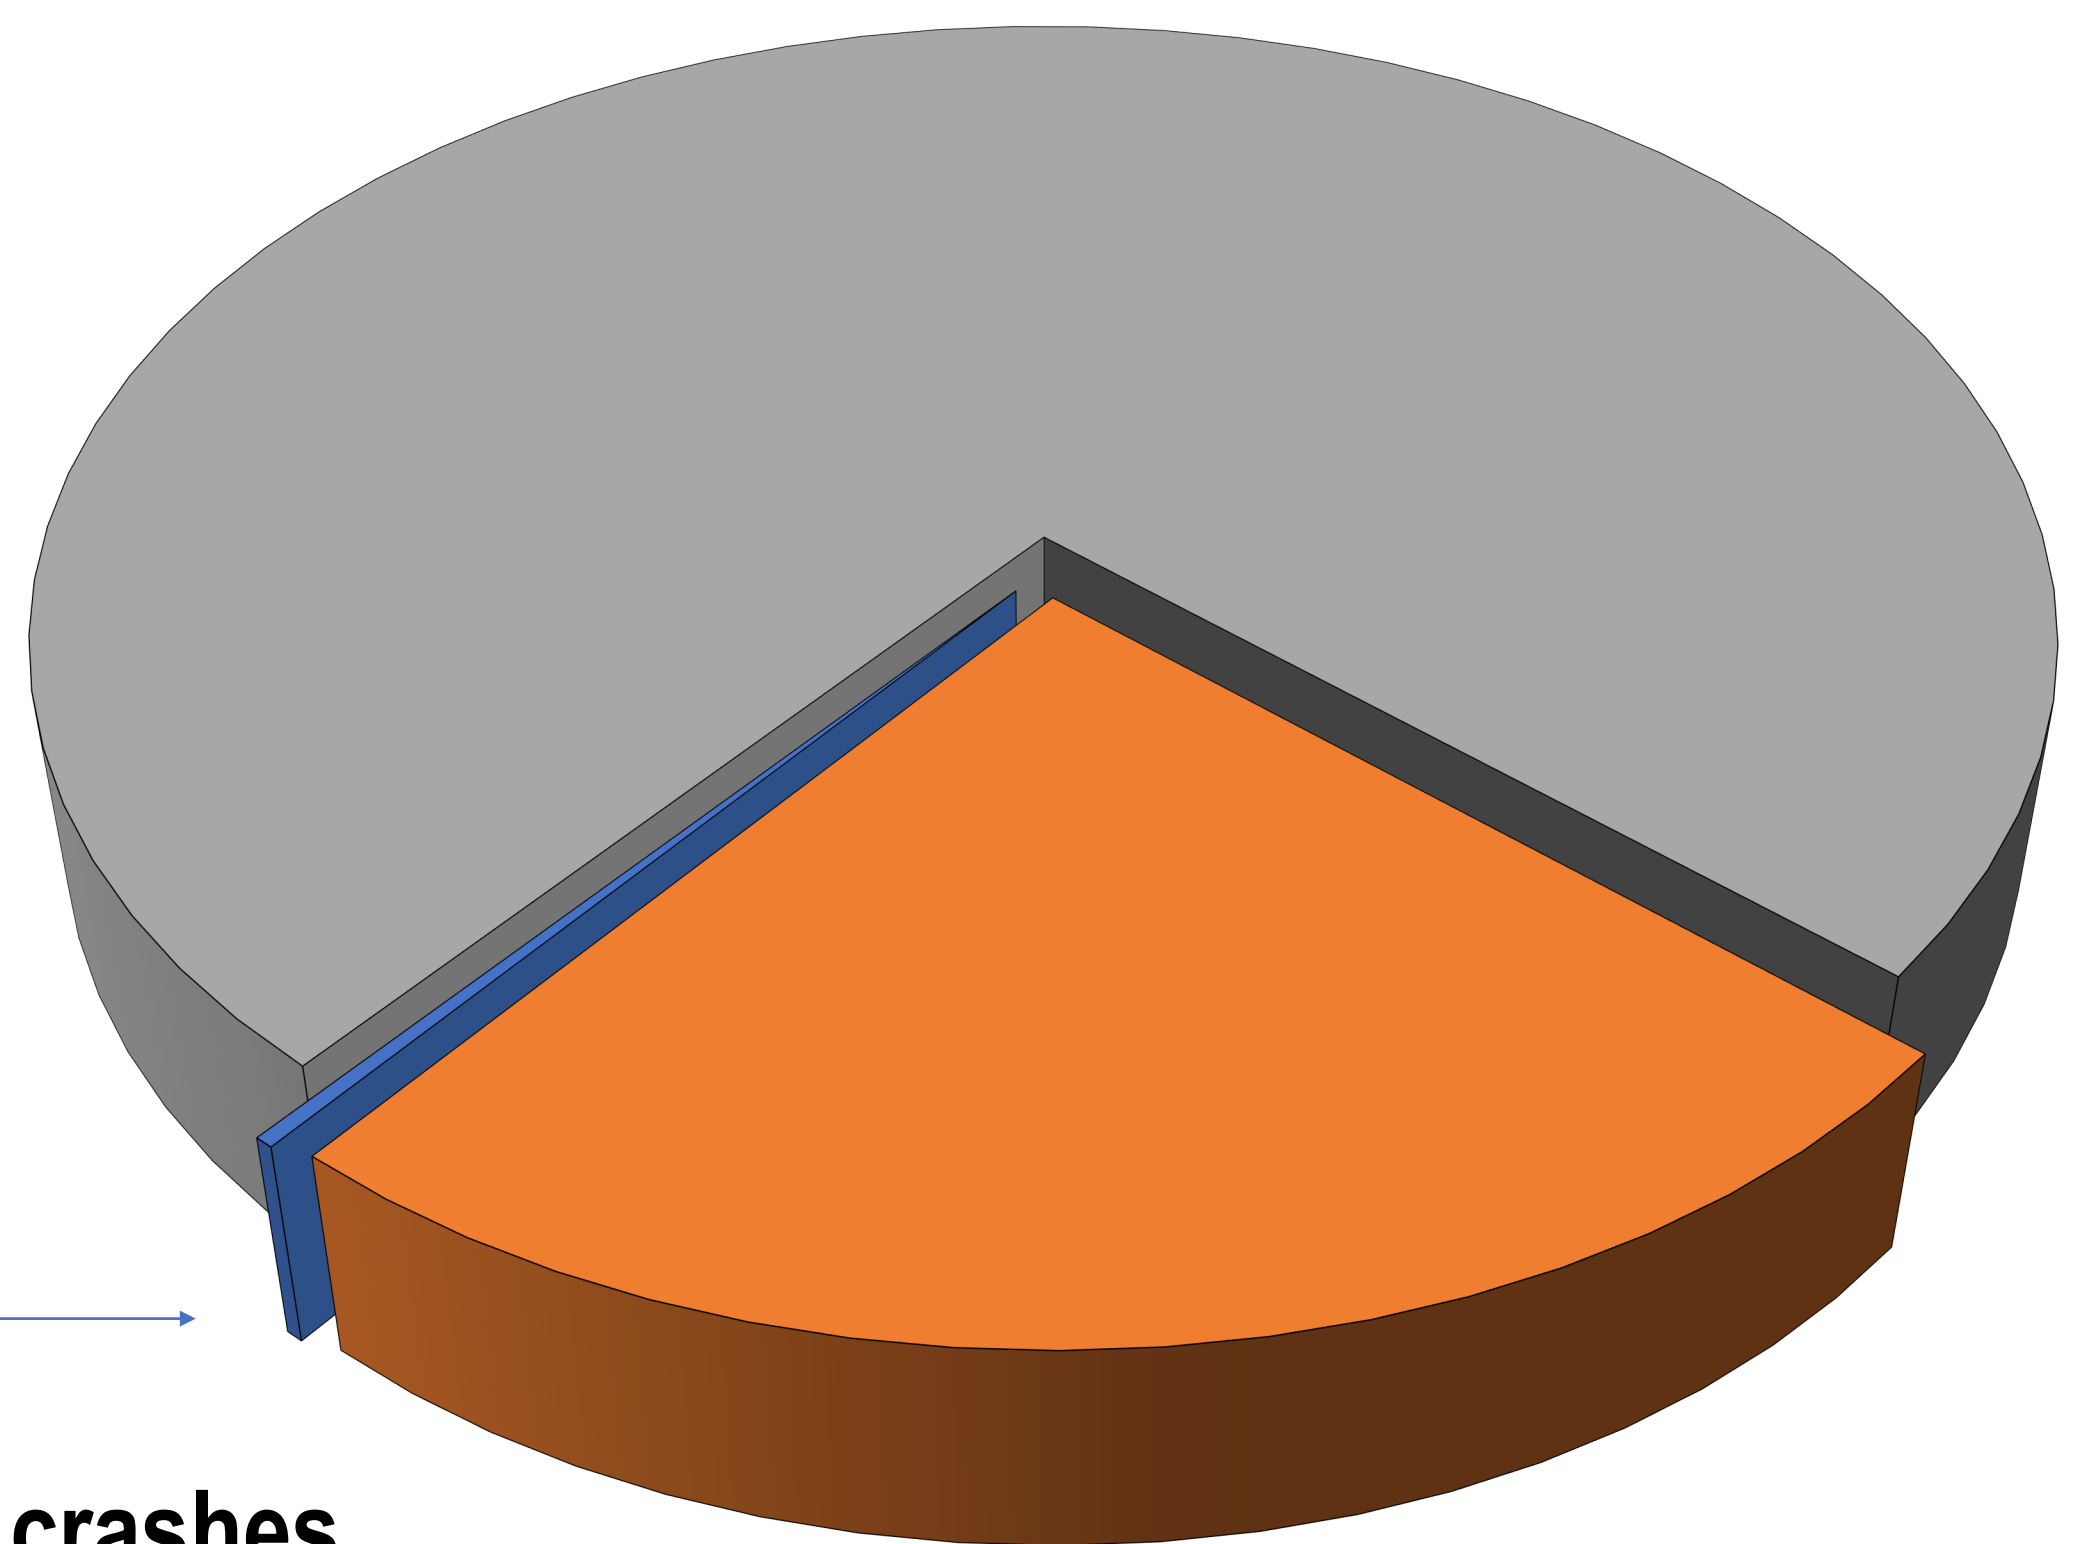

CRASH HISTORY

2,103 VEHICULAR
15 PEDESTRIAN
21 BICYCLE

CRASHES

ALONG FOLLY ROAD
(JANUARY 2018-DECEMBER 2022)

75% of crashes resulted in Property
Damage Only (1608)

6 FATAL CRASHES

3 Pedestrian 

3 Vehicular 

<1% of crashes
resulted in Fatality
(6)

24% of crashes
resulted in Injury
(525)

PEDESTRIAN AND BICYCLE CRASH LOCATIONS